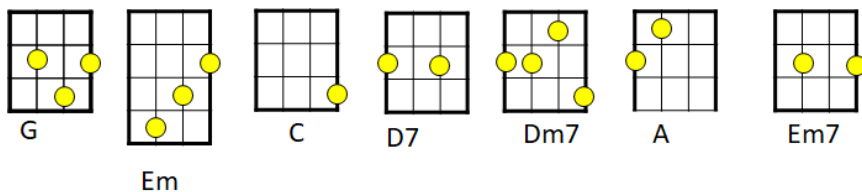

One Fine Day Carole King

Fast Rock & pop strum

Intro: G | Em | C | D7 | G | C | G | D7 |

Verse 1:

G D
One fine day, you'll look at me
Em C
And you will know our love was, meant to be
G Em C D7 G | Em | C | D
One fine day, you're gonna want me for your own

G D
The arms I long for, will open wide
Em C
And you'll be proud to have me, right by your side
G Em C D7 G | C | G | G |
One fine day, you're gonna want me for your own.

Bridge: Dm7 G Dm7 G
Though I know you're the kind of boy
C Cmaj7 C6 Cadd9
Who only wants to run around
Em7 A Em7 A
I'll keep waiting, and, someday darling
D C Am7 C D
You'll come to me when you want to settle down, oh

Verse2:

G D
One fine day, we'll meet once more
Em C
And then you'll want the love you threw away before
G Em C D7 G...
One fine day, you're gonna want me for your own.
G Em | C | D7 | G | Em | Cstop | D7stop | G...
One fine day ahh__ One fine day you're gonna want me for your own...

Instrumental:

||: G | Em | C | D7 :|| x4
G | Em | Cstop | D7stop | G tremolo ||
One fine day you're gonna want me for your own.