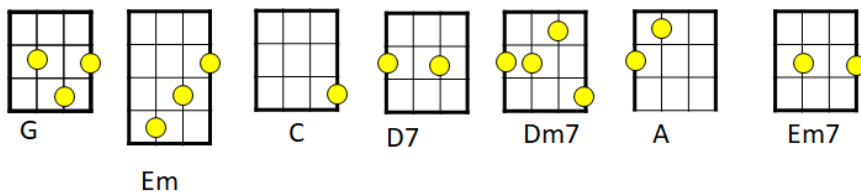

One Fine Day Carole King

Fast Rock & pop strum

Intro: G | Em | C | D7 | G | C | G | D7 |

Verse 1:

G D
One fine day, you'll look at me
Em C
And you will know our love was, meant to be
G Em C D7 G | Em | C | D
One fine day, you're gonna want me for your own

G D
The arms I long for, will open wide
Em C
And you'll be proud to have me, right by your side
G Em C D7 G | C | G | G |
One fine day, you're gonna want me for your own.

Bridge: Dm7 G Dm7 G
Though I know you're the kind of boy
C Cmaj7 C6 Cadd9
Who only wants to run around
Em7 A Em7 A
I'll keep waiting, and, someday darling
D C Am7 C D
You'll come to me when you want to settle down, oh

Verse2:

G D
One fine day, we'll meet once more
Em C
And then you'll want the love you threw away before
G Em C D7 G...
One fine day, you're gonna want me for your own.
G Em | C | D7 | G | Em | Cstop | D7stop | G...
One fine day ahh__ One fine day you're gonna want me for your own...

Instrumental:

||: G | Em | C | D7 :|| x4
G | Em | Cstop | D7stop | G tremolo ||
One fine day you're gonna want me for your own.