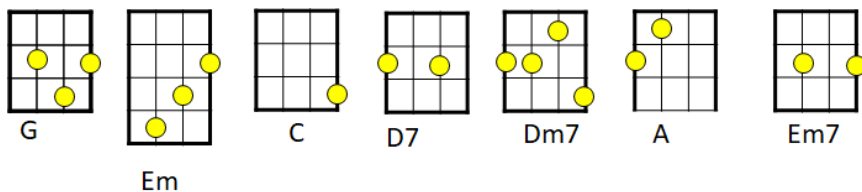

One Fine Day Carole King

Fast Rock & pop strum

Intro: G | Em | C | D7 | G | C | G | D7 |

Verse 1:

G D
One fine day, you'll look at me
Em C
And you will know our love was, meant to be
G Em C D7 G | Em | C | D
One fine day, you're gonna want me for your own

G D
The arms I long for, will open wide
Em C
And you'll be proud to have me, right by your side
G Em C D7 G | C | G | G |
One fine day, you're gonna want me for your own.

Bridge: Dm7 G Dm7 G
Though I know you're the kind of boy
C Cmaj7 C6 Cadd9
Who only wants to run around
Em7 A Em7 A
I'll keep waiting, and, someday darling
D C Am7 C D
You'll come to me when you want to settle down, oh

Bridge: Dm7 G Dm7 G
Though I know you're the kind of boy
C Cmaj7 C6 Cadd9
Who only wants to run around
Em7 A Em7 A
I'll keep waiting, and, someday darling
D C Am7 C D
You'll come to me when you want to settle down, oh